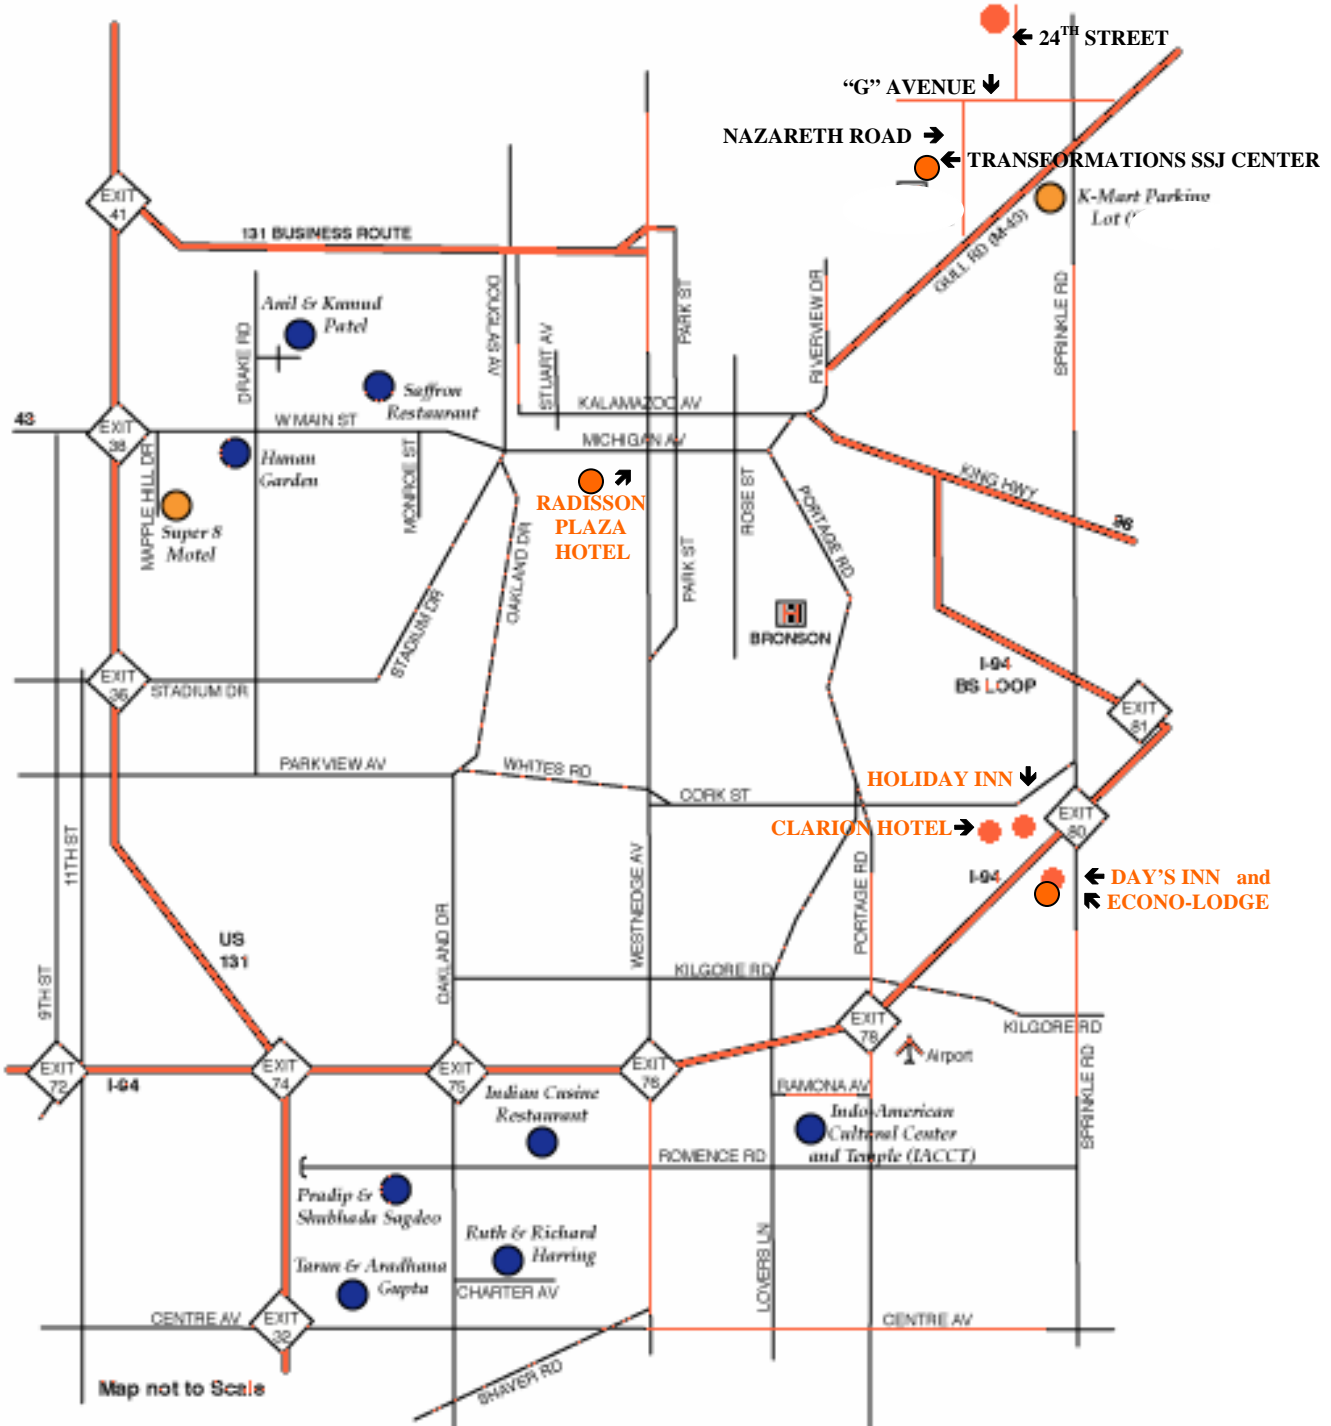

Map to the Sambodh Center for Human Excellence (SCHE)

6363 N. 24th St., Kalamazoo, MI 49004

SCHE 6363 N. 24th Street ↘ **HERE**

KALAMAZOO AREA HOTELS AND MOTELS

1. Clarion Hotel: 3600 E. Cork Street, 49001 – Phone (269) 385-3922
2. Super 8 Motel: 618 Maple Hill Drive, 49006 – Phone (269) 345-0146
3. Radisson Plaza Hotel & Suites: 100 W. Michigan, Kalamazoo, MI 49007 – Phone (269) 343-3333
4. Holiday Inn Express Hotel & Suites: 3630 E. Cork, 49001 – Phone (269) 373-0770
5. Econo-lodge: 3750 Easy Street, 49002 (S of I-94, at light off Sprinkle Rd) – Ph (269) 388-3551
6. Day's Inn: 3522 Sprinkle Rd, 49002 – Phone (269) 381-7070

For Additional Listings Search On-Line for "Kalamazoo Motels/Hotels"